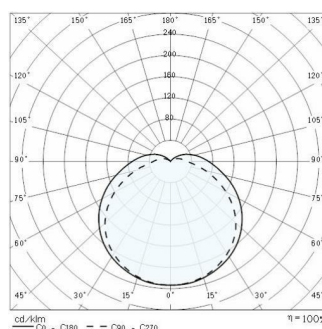

EKO+19 LED

Part number	301383
Lampholder:	LED
Light Source:	LED
Wattage:	10 W
Finish:	AN-96 / Anthracite gray / Textured
Insulation class:	I
Degree of protection:	IP66
IK-J-xxIP:	IK07 2J xx5
CRI:	80
Kelvin:	4000
Optic:	SYMMETRIC EXTRA WIDE REFLECTOR
Lightsource lumen output:	738 lm
Luminaire lumen output:	508 lm
L:	L80
B:	B10
Lifetime:	50000 h
Ta MIN luminaire:	-25°
Ta MAX luminaire:	40°

Description

- Wall and ceiling mounting luminaire for indoor and outdoor, comprising:
- Die-cast painted aluminium housing, ring and screens
 - Pressed glass diffuser, white painted inside
 - EPDM gasket
 - Diffuser stays securely hinged to the frame
 - No through wiring
 - Stainless steel locking screws
 - Photometric data measure according to UNI EN 13032-4 and IES LM-79-08

Photometric data

Technical drawings